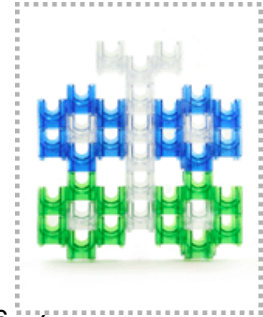

# Butterfly 4

Q-BA-DRAW v 1.2

1 50-pack  
20-pack

	bottom-exit	single-exit	double-exit	TOTAL =
cubes used	9	18	9	36
cubes available				