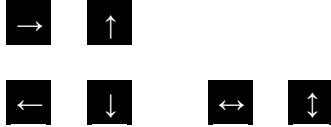

# Butterfly 4

Q-BA-DRAW v 1.2

1 50-pack  
20-pack

	bottom-exit	single-exit	double-exit	TOTAL =
cubes used	9	18	9	36
cubes available				