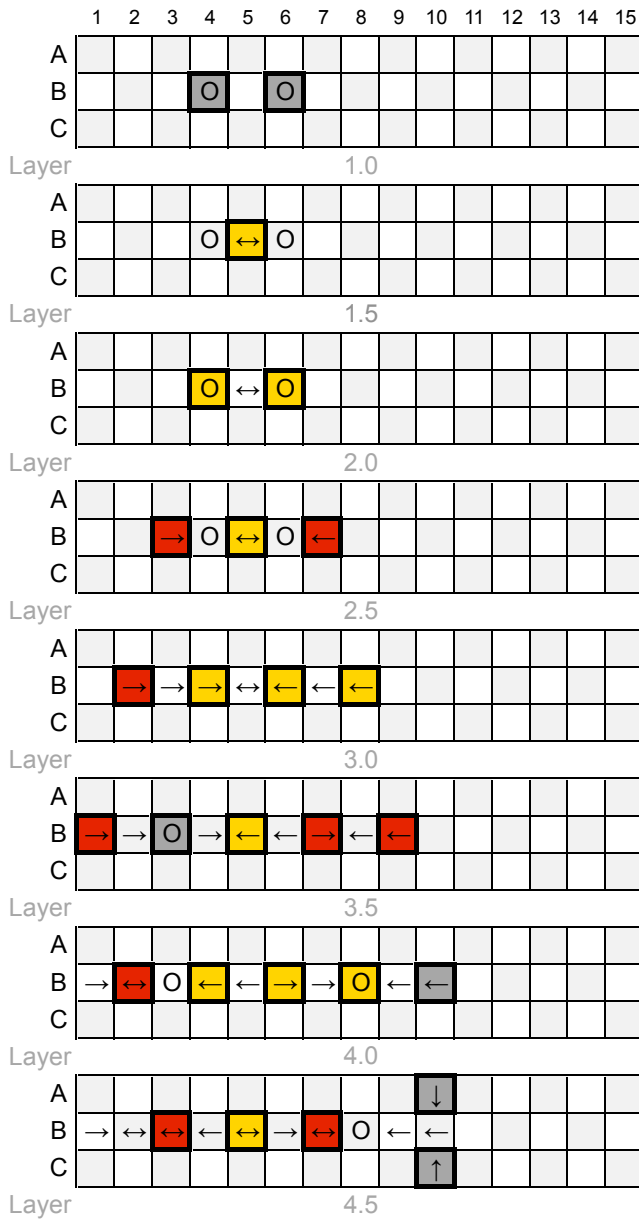

Fish 2

Q-BA-DRAW v 1.2

1 50-pack
20-pack

	bottom-exit	single-exit	double-exit	TOTAL	=	36
cubes used	6	18	9	33		
cubes available	3	4	4	3		

WARNING: CHOKING HAZARD-
Toy contains marbles. Not for children under 3 yrs.