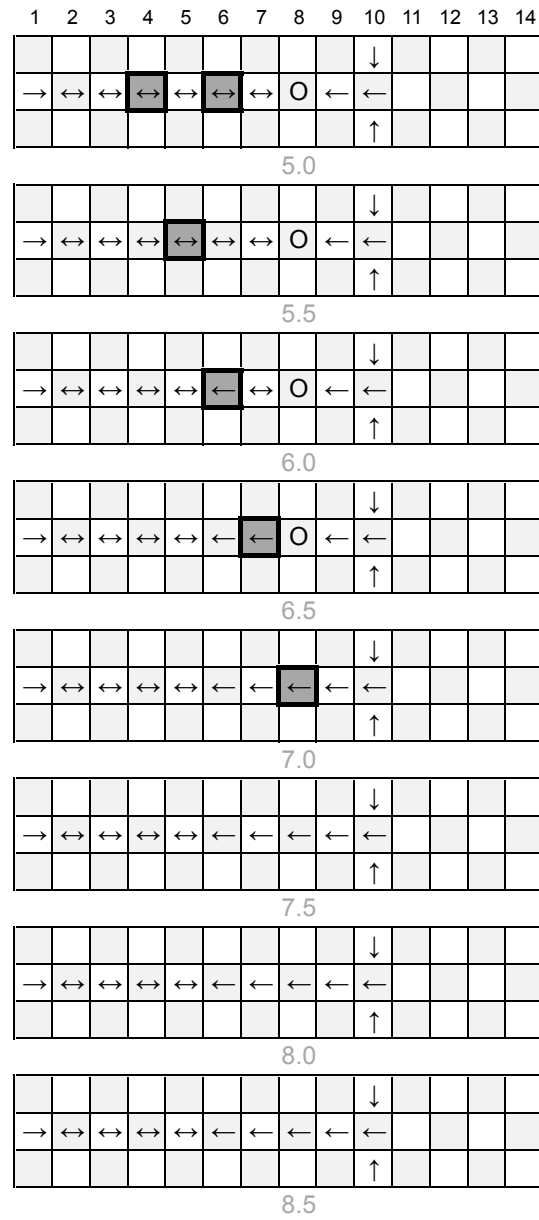

Fish 2

Q-BA-DRAW v 1.2

1 50-pack
20-pack

	bottom-exit	single-exit	double-exit	TOTAL	=	36
cubes used	6	18	9	33		
cubes available	3	4	4	3		

WARNING: CHOKING HAZARD-
Toy contains marbles. Not for children under 3 yrs.