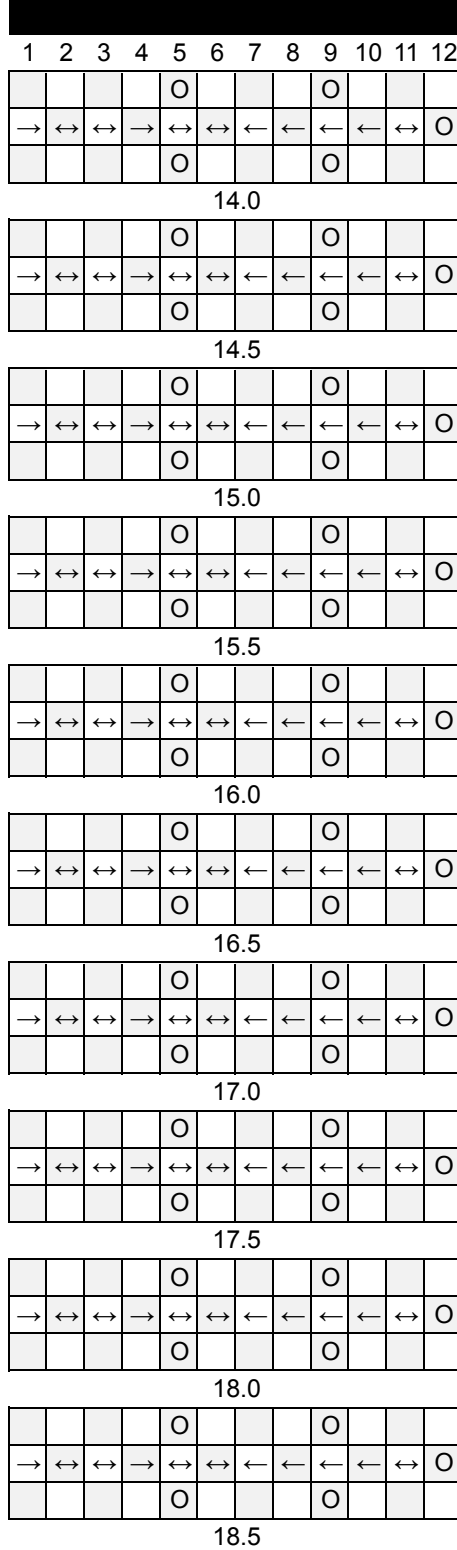

Fish 8

Q-BA-DRAW v 1.2

2 50-pack
20-pack

	bottom-exit	single-exit	double-exit	TOTAL	=	72
cubes used	18	36	18	72		
cubes available						

WARNING: CHOKING HAZARD-
Toy contains marbles. Not for children under 3 yrs.

Fish 8

PAGE 2

WARNING: CHOKING HAZARD-
Toy contains marbles. Not for children under 3 yrs.