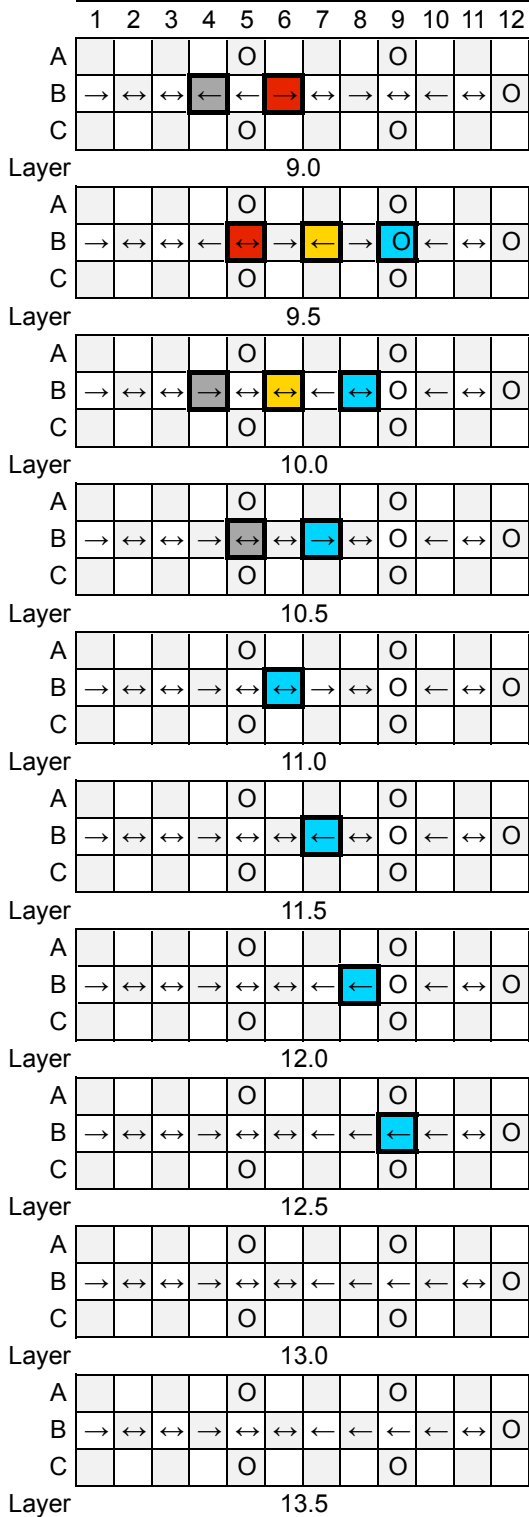

Fish 8

Q-BA-DRAW v 1.2

2 50-pack
20-pack

	bottom-exit	single-exit	double-exit	TOTAL	=	72
cubes used	18	36	18	72		
cubes available						

WARNING: CHOKING HAZARD-
Toy contains marbles. Not for children under 3 yrs.

Fish 8

PAGE 2

WARNING: CHOKING HAZARD-
Toy contains marbles. Not for children under 3 yrs.