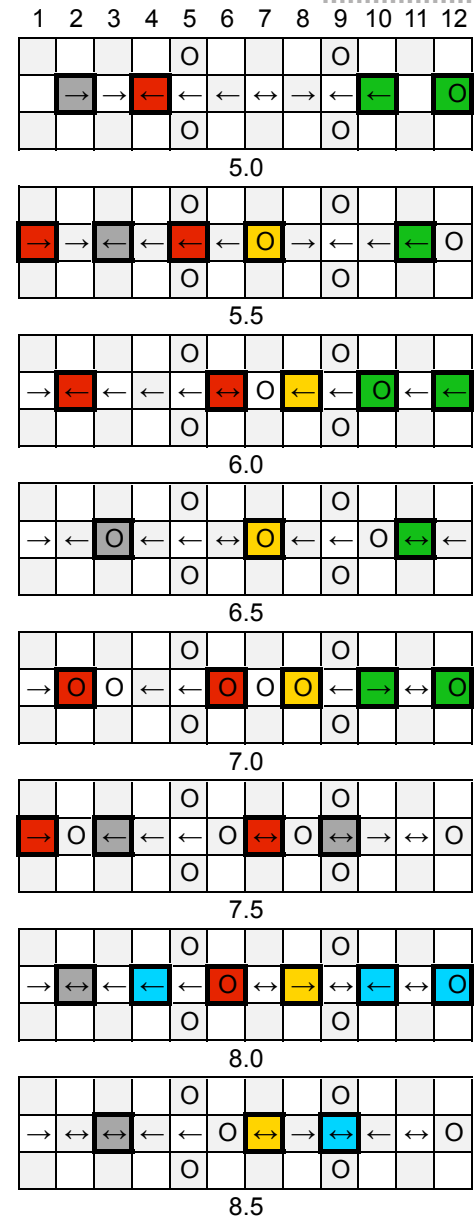

Fish 8

Q-BA-DRAW v 1.2

2 50-pack
20-pack

	bottom-exit	single-exit	double-exit	TOTAL	=	72
cubes used	18	36	18	72		
cubes available						

WARNING: CHOKING HAZARD-
Toy contains marbles. Not for children under 3 yrs.

Fish 8

PAGE 2

WARNING: CHOKING HAZARD-
Toy contains marbles. Not for children under 3 yrs.