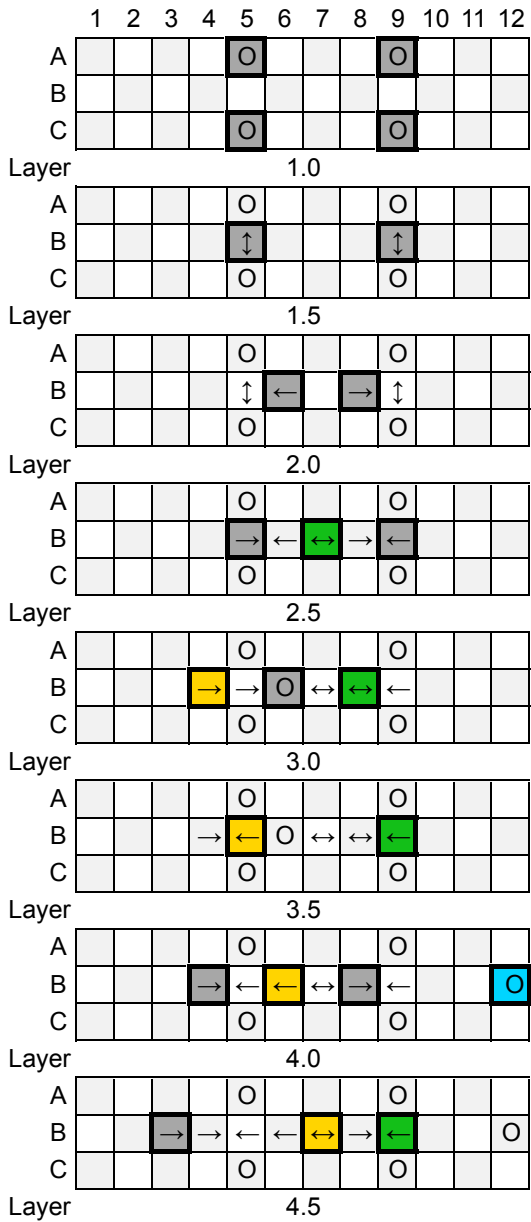

Fish 8

Q-BA-DRAW v 1.2

2 50-pack
20-pack

	bottom-exit	single-exit	double-exit	TOTAL	=	72
cubes used	18	36	18	72		
cubes available						

WARNING: CHOKING HAZARD-
Toy contains marbles. Not for children under 3 yrs.

Fish 8

PAGE 2

WARNING: CHOKING HAZARD-
Toy contains marbles. Not for children under 3 yrs.