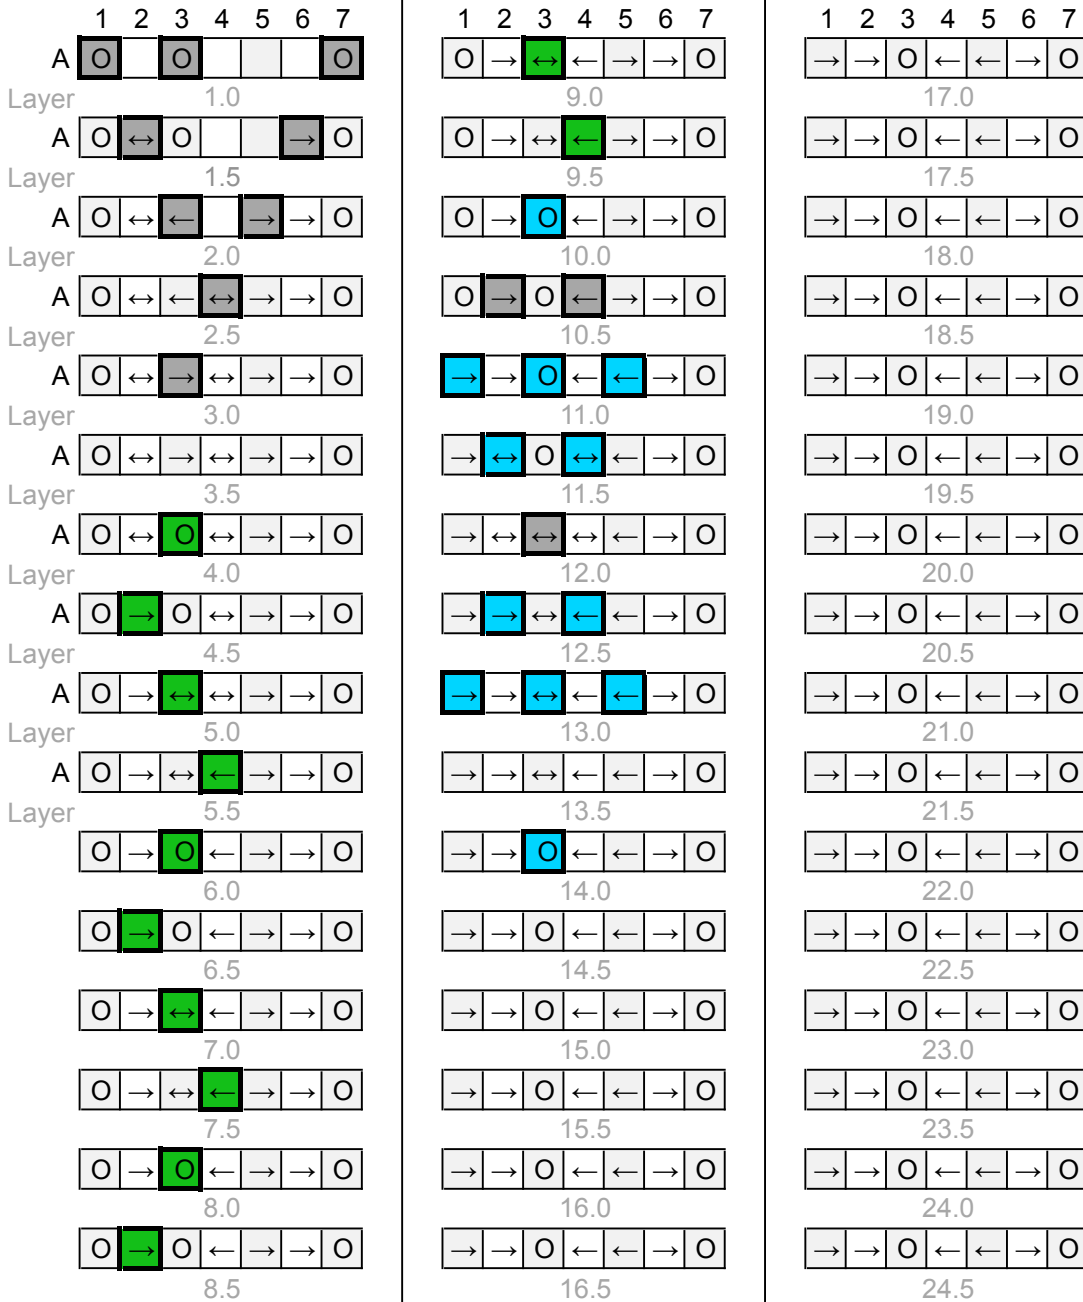

Flower 1

Q-BA-DRAW v 1.2

1 50-pack
20-pack

	bottom-exit	single-exit	double-exit	TOTAL =
cubes used	9	18	9	36
cubes available				

WARNING: CHOKING HAZARD-
Toy contains marbles. Not for children under 3 yrs.