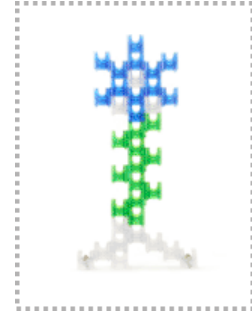

Flower 1

Q-BA-DRAW v 1.2

1 50-pack
20-pack

	bottom-exit	single-exit	double-exit	TOTAL =
cubes used	9	18	9	36
cubes available				

WARNING: CHOKING HAZARD-
Toy contains marbles. Not for children under 3 yrs.