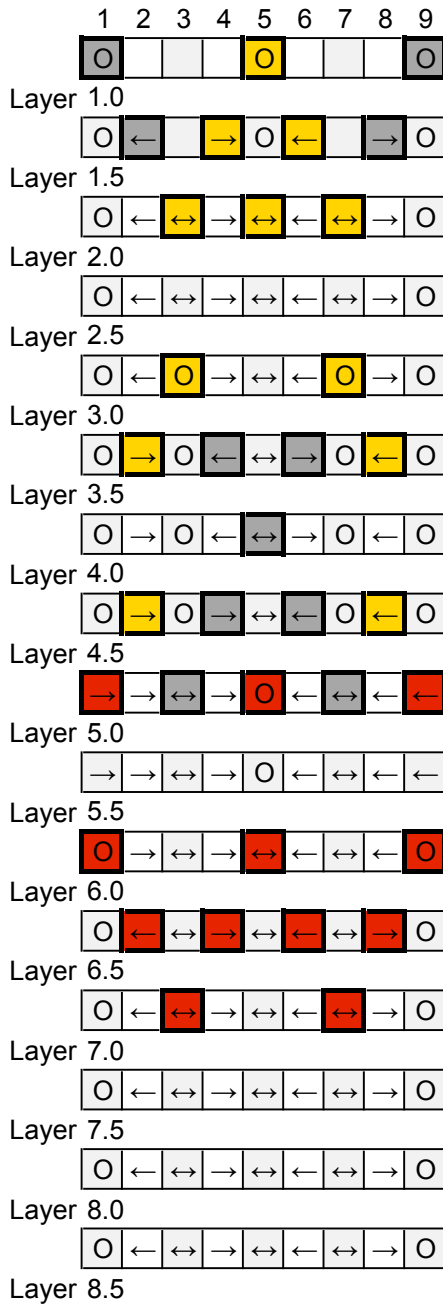

Heart 1

Q-BA-DRAW v 1.2

1 50-pack
20-pack

	bottom-exit	single-exit	double-exit	TOTAL =	36
cubes used	8	18	9	35	
cubes available	1			1	

WARNING: CHOKING HAZARD-
Toy contains marbles. Not for children under 3 yrs.