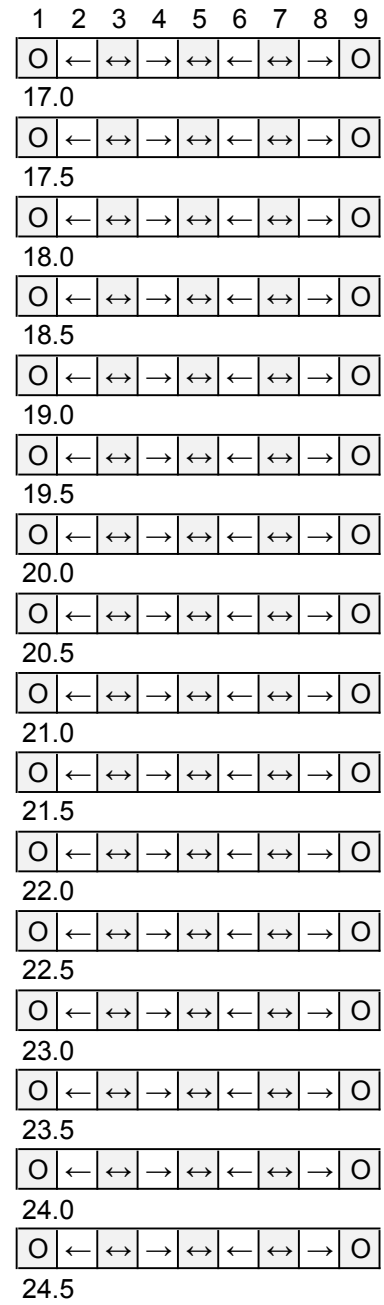

Heart 1

Q-BA-DRAW v 1.2

1 50-pack
20-pack

	bottom-exit	single-exit	double-exit	TOTAL =	36
cubes used	8	18	9	35	
cubes available	1			1	

WARNING: CHOKING HAZARD-
Toy contains marbles. Not for children under 3 yrs.