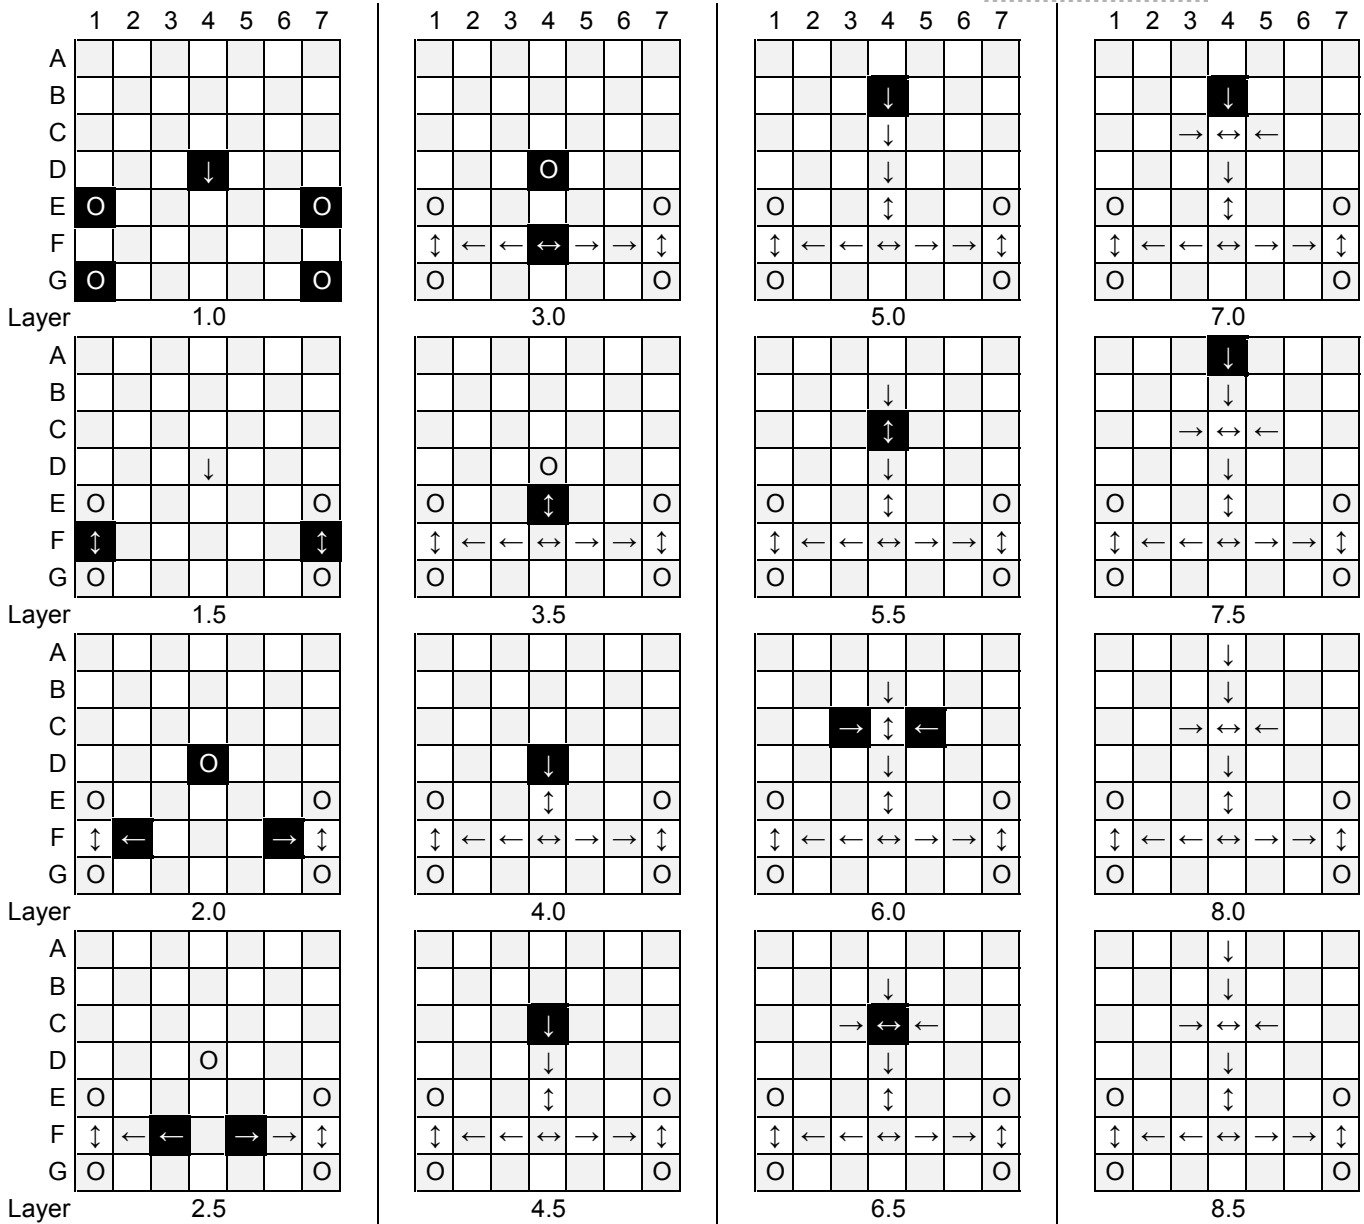

Iowa Marble Run

Q-BA-DRAW v 1.2

50-pack
2 20-packs

	bottom-exit	single-exit	double-exit	TOTAL =
cubes used	6	12	6	24
cubes available				

WARNING: CHOKING HAZARD-
Toy contains marbles. Not for children under 3 yrs.