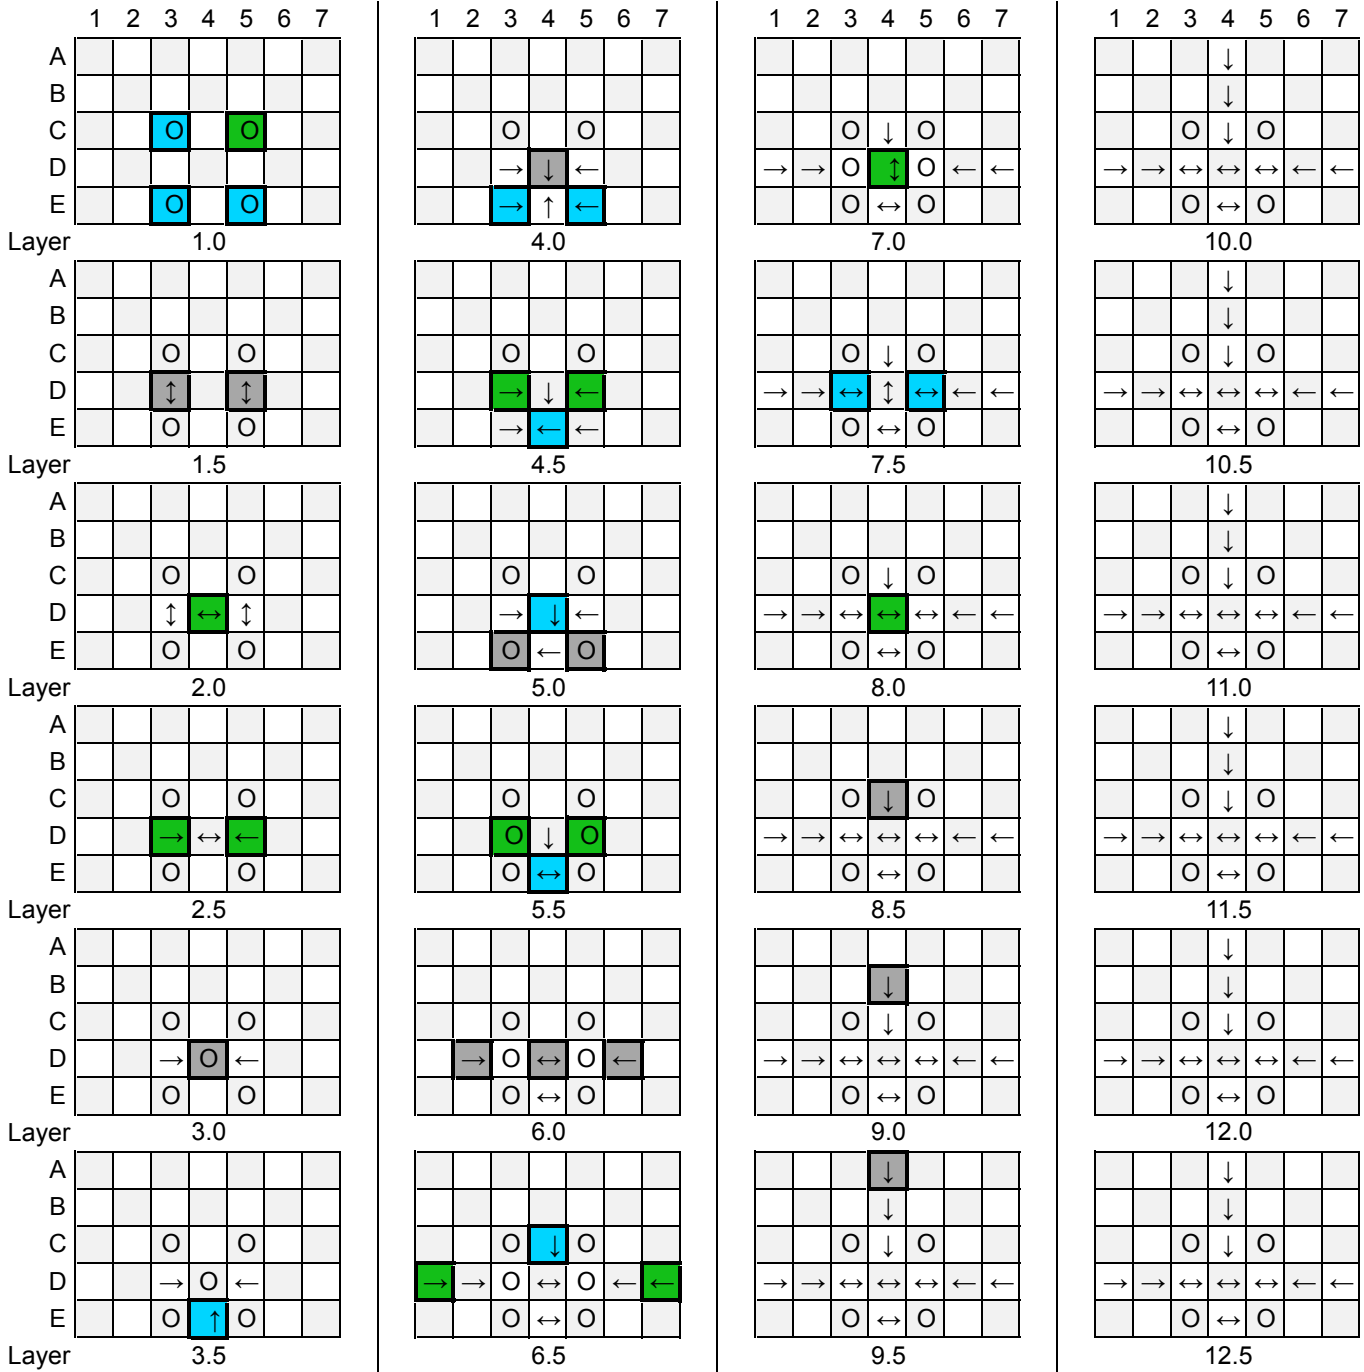

Knightly

Q-BA-DRAW v 1.2

1 50-pack
20-pack

	bottom-exit	single-exit	double-exit	TOTAL =
cubes used	9	18	9	36
cubes available				

WARNING: CHOKING HAZARD-
Toy contains marbles. Not for children under 3 yrs.