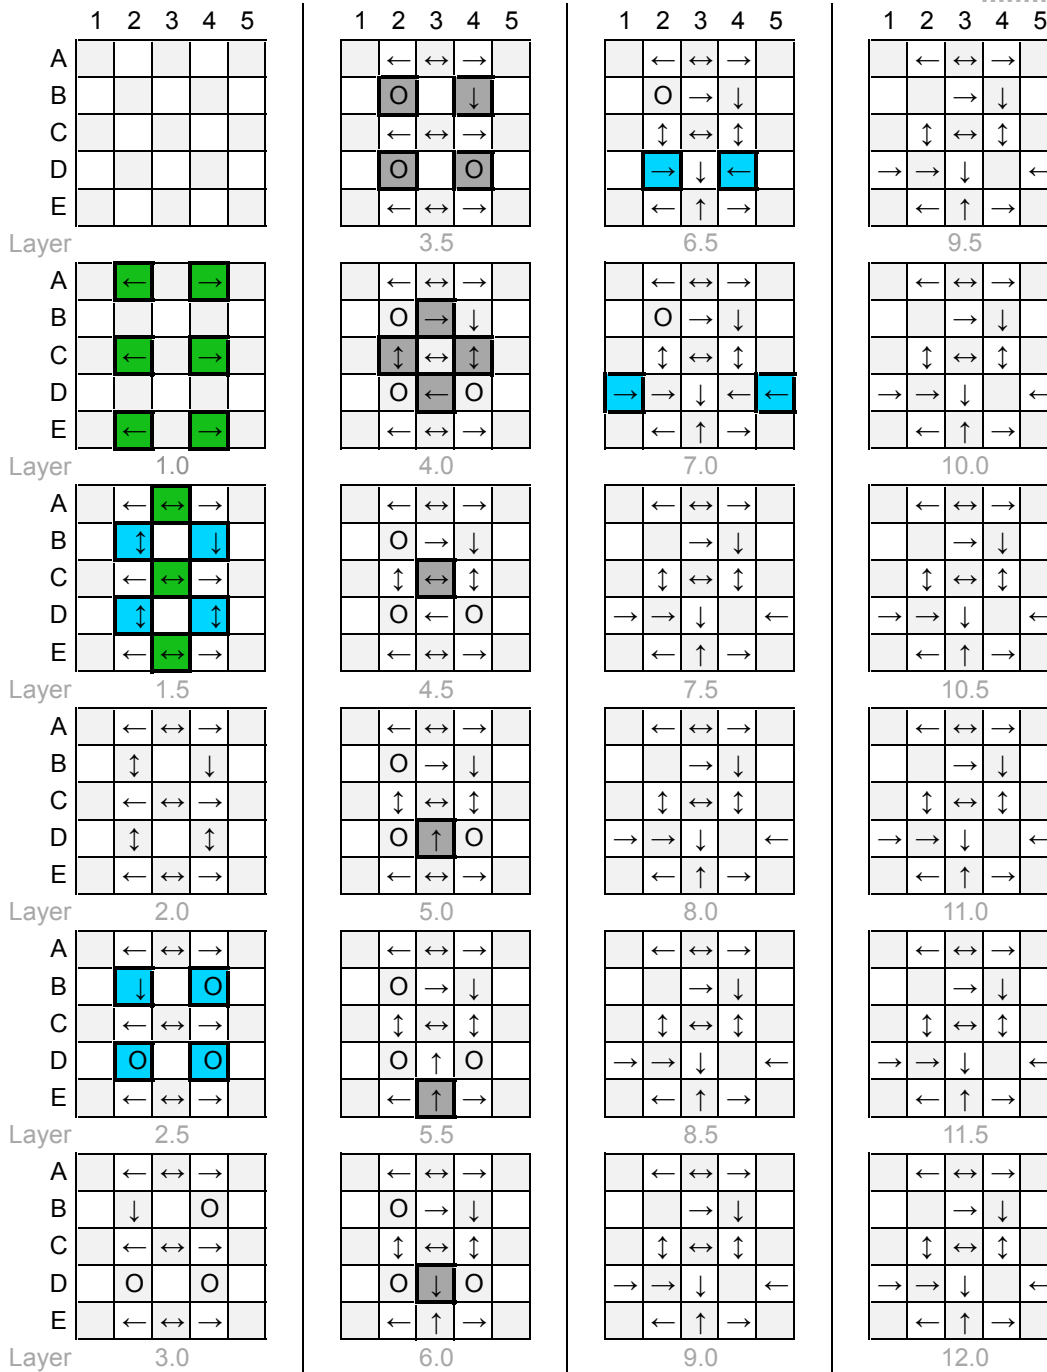

# Moose

Q-BA-DRAW v 1.2

1 50-pack  
20-pack

	bottom-exit	single-exit	double-exit	TOTAL =	36
cubes used	6	18	9	33	
cubes available	3			3	

**WARNING: CHOKING HAZARD-**  
Toy contains marbles. Not for children under 3 yrs.