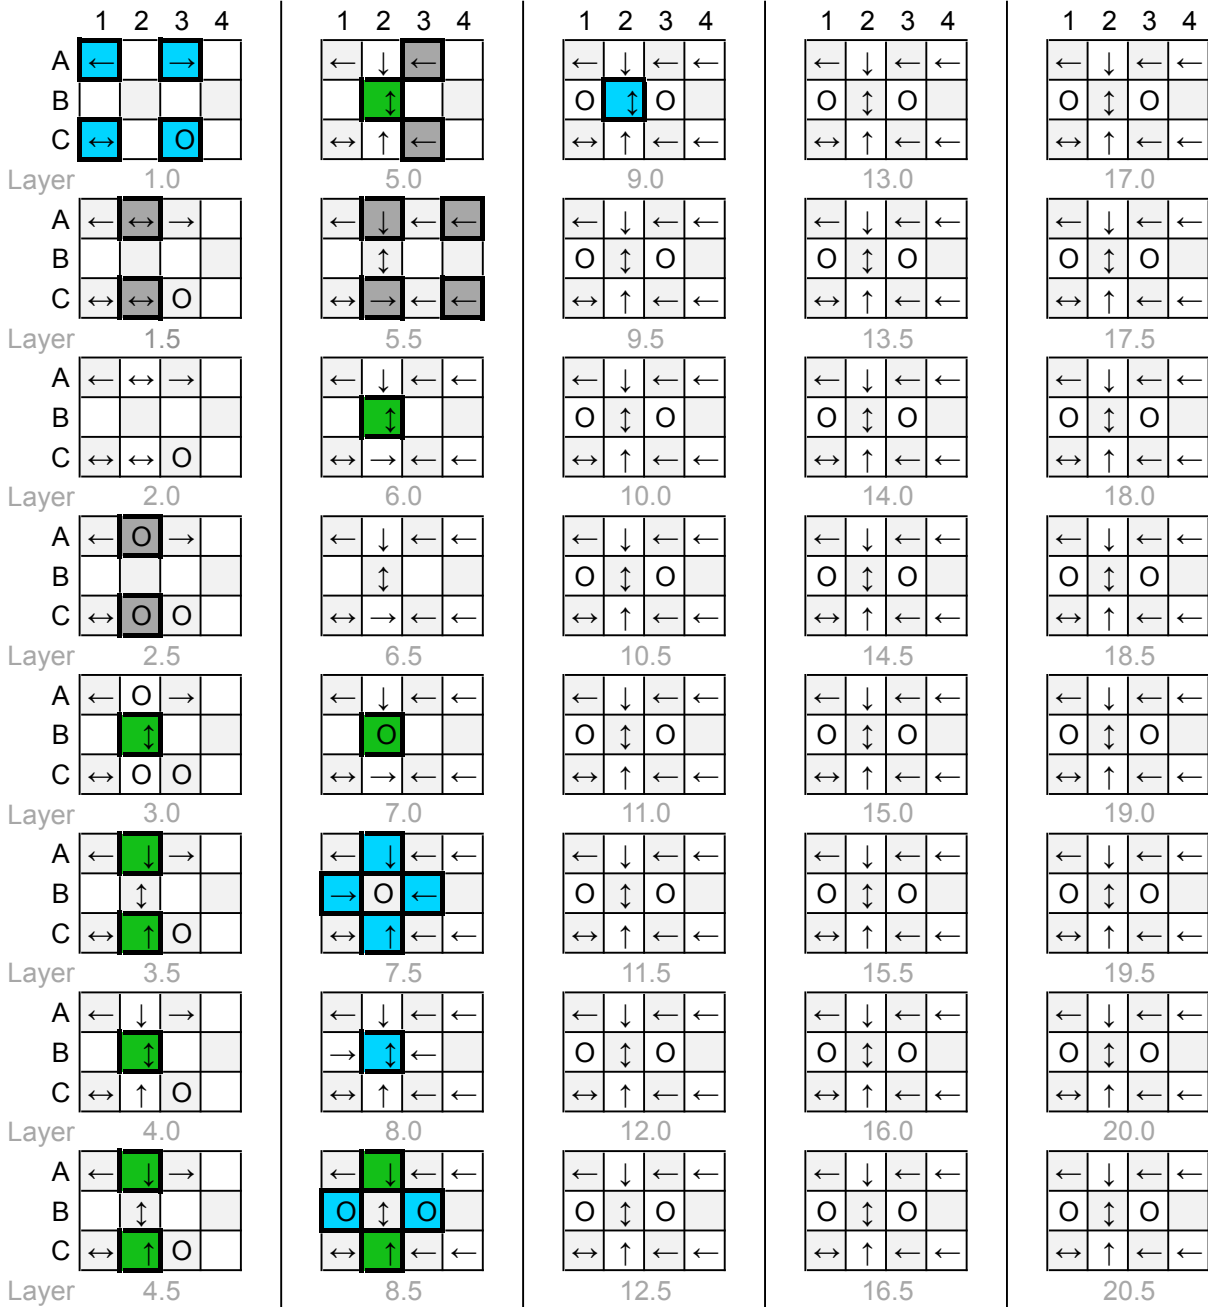

Robot 1

Q-BA-DRAW v 1.2

1 50-pack
20-pack

	bottom-exit	single-exit	double-exit	TOTAL =	36
cubes used	6	18	9	33	
cubes available	3	16	7	3	

WARNING: CHOKING HAZARD-
Toy contains marbles. Not for children under 3 yrs.