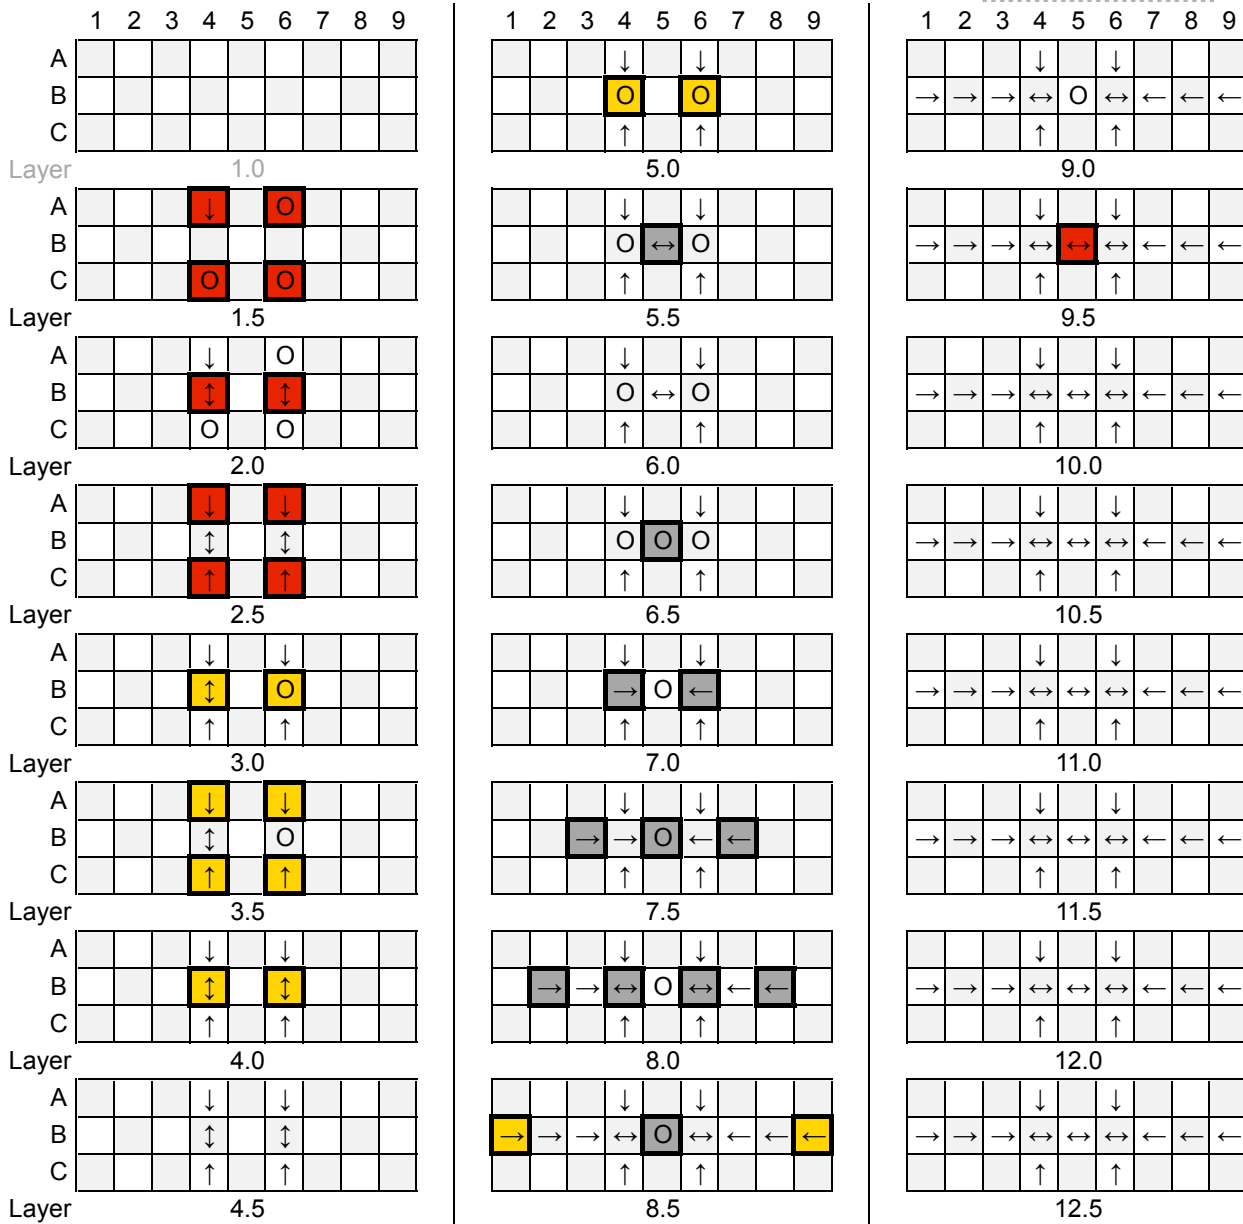

Robot 2

Q-BA-DRAW v 1.2

1 50-pack
20-pack

	bottom-exit	single-exit	double-exit	TOTAL	=	36
cubes used	9	17	9	35		
cubes available		1		1		

WARNING: CHOKING HAZARD-
Toy contains marbles. Not for children under 3 yrs.