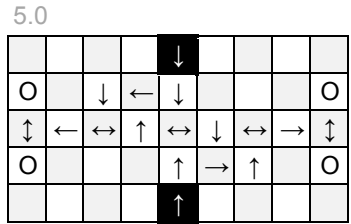

Spinner Spritzer

Q-BA-DRAW v 1.2

1 50-pack
20-pack

	bottom-exit	single-exit	double-exit	TOTAL =	36
cubes used	9	18	9	36	
cubes available					

WARNING: CHOKING HAZARD-
Toy contains marbles. Not for children under 3 yrs.

Spinner Spritzer

PAGE 2

	1	2	3	4	5	6	7	8	9
A					↓				
B	O		↓	←	↑				O
C	↑	←	↔	O	O	↔	→	↓	
D	O				↓	→	↑		O
E					↑				

Layer 9.5

	1	2	3	4	5	6	7	8	9
A					↓				
B	O		↓	←	↑				O
C	↑	←	↔	O	O	↔	→	↓	
D	O				↓	→	↑		O
E					↑				

Layer 10.0

	1	2	3	4	5	6	7	8	9
A					↓				
B	O		↓	←	↑				O
C	↑	←	↔	O	O	↔	→	↓	
D	O				↓	→	↑		O
E					↑				

Layer 10.5

	1	2	3	4	5	6	7	8	9
A					↓				
B	O		↓	←	↑				O
C	↑	←	↔	O	O	↔	→	↓	
D	O				↓	→	↑		O
E					↑				