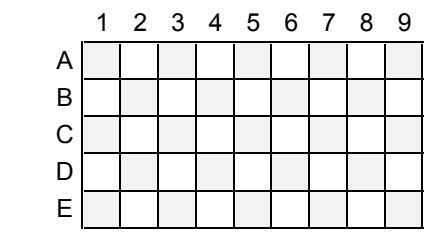

Spinner Spritzer

Q-BA-DRAW v 1.2

1 50-pack
20-pack

	bottom-exit	single-exit	double-exit	TOTAL =	36
cubes used	9	18	9	36	
cubes available					

WARNING: CHOKING HAZARD-
Toy contains marbles. Not for children under 3 yrs.

Spinner Spritzer

PAGE 2

	1	2	3	4	5	6	7	8	9
A					↓				
B	O		↓	←	↑				O
C	↑	←	↔	O	O	↔	→	↓	
D	O				↓	→	↑		O
E					↑				

Layer 9.5

	1	2	3	4	5	6	7	8	9
A					↓				
B	O		↓	←	↑				O
C	↑	←	↔	O	O	↔	→	↓	
D	O				↓	→	↑		O
E					↑				

Layer 10.0

	1	2	3	4	5	6	7	8	9
A					↓				
B	O		↓	←	↑				O
C	↑	←	↔	O	O	↔	→	↓	
D	O				↓	→	↑		O
E					↑				

Layer 10.5

	1	2	3	4	5	6	7	8	9
A					↓				
B	O		↓	←	↑				O
C	↑	←	↔	O	O	↔	→	↓	
D	O				↓	→	↑		O
E					↑				