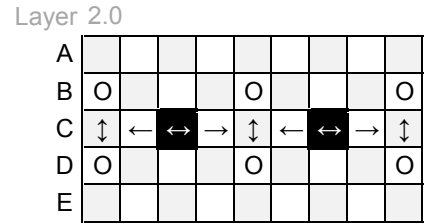

Spinner Spritzer

Q-BA-DRAW v 1.2

1 50-pack
20-pack

	bottom-exit	single-exit	double-exit	TOTAL =	36
cubes used	9	18	9	36	
cubes available					

WARNING: CHOKING HAZARD-
Toy contains marbles. Not for children under 3 yrs.

Spinner Spritzer

PAGE 2

	1	2	3	4	5	6	7	8	9
A					↓				
B	O		↓	←	↑				O
C	↑	←	↔	O	O	↔	→	↓	
D	O				↓	→	↑		O
E					↑				

Layer 9.5

	1	2	3	4	5	6	7	8	9
A					↓				
B	O		↓	←	↑				O
C	↑	←	↔	O	O	↔	→	↓	
D	O				↓	→	↑		O
E					↑				

Layer 10.0

	1	2	3	4	5	6	7	8	9
A					↓				
B	O		↓	←	↑				O
C	↑	←	↔	O	O	↔	→	↓	
D	O				↓	→	↑		O
E					↑				

Layer 10.5

	1	2	3	4	5	6	7	8	9
A					↓				
B	O		↓	←	↑				O
C	↑	←	↔	O	O	↔	→	↓	
D	O				↓	→	↑		O
E					↑				