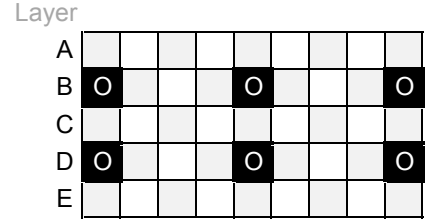

Spinner Spritzer

Q-BA-DRAW v 1.2

1 50-pack
20-pack

	bottom-exit	single-exit	double-exit	TOTAL =	36
cubes used	9	18	9	36	
cubes available					

WARNING: CHOKING HAZARD-
Toy contains marbles. Not for children under 3 yrs.

Spinner Spritzer

PAGE 2

	1	2	3	4	5	6	7	8	9
A					↓				
B	O		↓	←	↑				O
C	↑	←	↔	O	O	↔	→	↓	
D	O				↓	→	↑		O
E					↑				

Layer 9.5

	1	2	3	4	5	6	7	8	9
A					↓				
B	O		↓	←	↑				O
C	↑	←	↔	O	O	↔	→	↓	
D	O				↓	→	↑		O
E					↑				

Layer 10.0

	1	2	3	4	5	6	7	8	9
A					↓				
B	O		↓	←	↑				O
C	↑	←	↔	O	O	↔	→	↓	
D	O				↓	→	↑		O
E					↑				

Layer 10.5

	1	2	3	4	5	6	7	8	9
A					↓				
B	O		↓	←	↑				O
C	↑	←	↔	O	O	↔	→	↓	
D	O				↓	→	↑		O
E					↑				