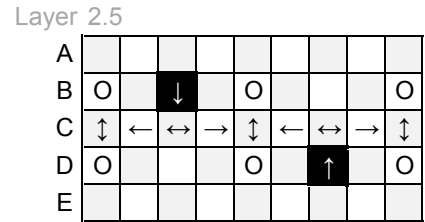

Spinner Spritzer

Q-BA-DRAW v 1.2

1 50-pack
20-pack

	bottom-exit	single-exit	double-exit	TOTAL =	36
cubes used	9	18	9	36	
cubes available					

WARNING: CHOKING HAZARD-
Toy contains marbles. Not for children under 3 yrs.

Spinner Spritzer

PAGE 2

	1	2	3	4	5	6	7	8	9
A					↓				
B	O		↓	←	↑				O
C	↑	←	↔	O	O	↔	→	↓	
D	O				↓	→	↑		O
E					↑				

Layer 9.5

	1	2	3	4	5	6	7	8	9
A					↓				
B	O		↓	←	↑				O
C	↑	←	↔	O	O	↔	→	↓	
D	O				↓	→	↑		O
E					↑				

Layer 10.0

	1	2	3	4	5	6	7	8	9
A					↓				
B	O		↓	←	↑				O
C	↑	←	↔	O	O	↔	→	↓	
D	O				↓	→	↑		O
E					↑				

Layer 10.5

	1	2	3	4	5	6	7	8	9
A					↓				
B	O		↓	←	↑				O
C	↑	←	↔	O	O	↔	→	↓	
D	O				↓	→	↑		O
E					↑				