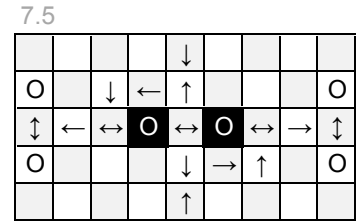

Spinner Spritzer

Q-BA-DRAW v 1.2

1 50-pack
20-pack

	bottom-exit	single-exit	double-exit	TOTAL =	36
cubes used	9	18	9	36	
cubes available					

WARNING: CHOKING HAZARD-
Toy contains marbles. Not for children under 3 yrs.

Spinner Spritzer

PAGE 2

	1	2	3	4	5	6	7	8	9
A					↓				
B	O		↓	←	↑				O
C	↑	←	↔	O	O	↔	→	↓	
D	O				↓	→	↑		O
E					↑				

Layer 9.5

	1	2	3	4	5	6	7	8	9
A					↓				
B	O		↓	←	↑				O
C	↑	←	↔	O	O	↔	→	↓	
D	O				↓	→	↑		O
E					↑				

Layer 10.0

	1	2	3	4	5	6	7	8	9
A					↓				
B	O		↓	←	↑				O
C	↑	←	↔	O	O	↔	→	↓	
D	O				↓	→	↑		O
E					↑				

Layer 10.5

	1	2	3	4	5	6	7	8	9
A					↓				
B	O		↓	←	↑				O
C	↑	←	↔	O	O	↔	→	↓	
D	O				↓	→	↑		O
E					↑				