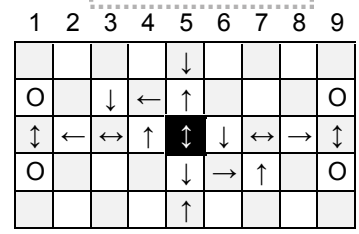

Spinner Spritzer

Q-BA-DRAW v 1.2

1 50-pack
20-pack

	bottom-exit	single-exit	double-exit	TOTAL =	36
cubes used	9	18	9	36	
cubes available					

WARNING: CHOKING HAZARD-
Toy contains marbles. Not for children under 3 yrs.

Spinner Spritzer

PAGE 2

	1	2	3	4	5	6	7	8	9
A					↓				
B	O		↓	←	↑				O
C	↑	←	↔	O	O	↔	→	↓	
D	O				↓	→	↑		O
E					↑				

Layer 9.5

	1	2	3	4	5	6	7	8	9
A					↓				
B	O		↓	←	↑				O
C	↑	←	↔	O	O	↔	→	↓	
D	O				↓	→	↑		O
E					↑				

Layer 10.0

	1	2	3	4	5	6	7	8	9
A					↓				
B	O		↓	←	↑				O
C	↑	←	↔	O	O	↔	→	↓	
D	O				↓	→	↑		O
E					↑				

Layer 10.5

	1	2	3	4	5	6	7	8	9
A					↓				
B	O		↓	←	↑				O
C	↑	←	↔	O	O	↔	→	↓	
D	O				↓	→	↑		O
E					↑				