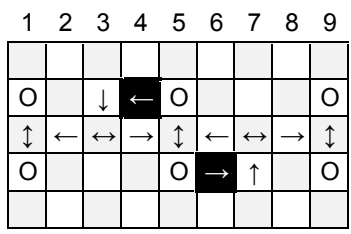

Spinner Spritzer

Q-BA-DRAW v 1.2

1 50-pack
20-pack

	bottom-exit	single-exit	double-exit	TOTAL =	36
cubes used	9	18	9	36	
cubes available					

WARNING: CHOKING HAZARD-
Toy contains marbles. Not for children under 3 yrs.

Spinner Spritzer

PAGE 2

	1	2	3	4	5	6	7	8	9
A					↓				
B	O		↓	←	↑				O
C	↑	←	↔	O	O	↔	→	↓	
D	O				↓	→	↑		O
E					↑				

Layer 9.5

	1	2	3	4	5	6	7	8	9
A					↓				
B	O		↓	←	↑				O
C	↑	←	↔	O	O	↔	→	↓	
D	O				↓	→	↑		O
E					↑				

Layer 10.0

	1	2	3	4	5	6	7	8	9
A					↓				
B	O		↓	←	↑				O
C	↑	←	↔	O	O	↔	→	↓	
D	O				↓	→	↑		O
E					↑				

Layer 10.5

	1	2	3	4	5	6	7	8	9
A					↓				
B	O		↓	←	↑				O
C	↑	←	↔	O	O	↔	→	↓	
D	O				↓	→	↑		O
E					↑				