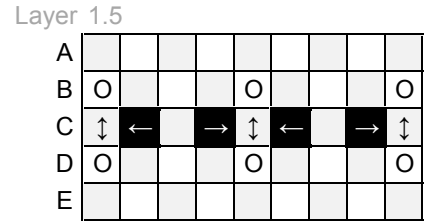

Spinner Spritzer

Q-BA-DRAW v 1.2

1 50-pack
20-pack

	bottom-exit	single-exit	double-exit	TOTAL =	36
cubes used	9	18	9	36	
cubes available					

WARNING: CHOKING HAZARD-
Toy contains marbles. Not for children under 3 yrs.

Spinner Spritzer

PAGE 2

	1	2	3	4	5	6	7	8	9
A					↓				
B	O		↓	←	↑				O
C	↑	←	↔	O	O	↔	→	↓	
D	O				↓	→	↑		O
E					↑				

Layer 9.5

	1	2	3	4	5	6	7	8	9
A					↓				
B	O		↓	←	↑				O
C	↑	←	↔	O	O	↔	→	↓	
D	O				↓	→	↑		O
E					↑				

Layer 10.0

	1	2	3	4	5	6	7	8	9
A					↓				
B	O		↓	←	↑				O
C	↑	←	↔	O	O	↔	→	↓	
D	O				↓	→	↑		O
E					↑				

Layer 10.5

	1	2	3	4	5	6	7	8	9
A					↓				
B	O		↓	←	↑				O
C	↑	←	↔	O	O	↔	→	↓	
D	O				↓	→	↑		O
E					↑				