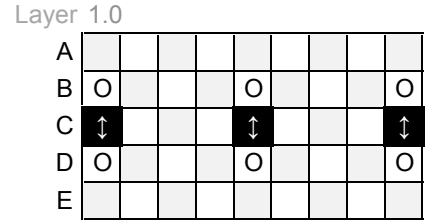

Spinner Spritzer

Q-BA-DRAW v 1.2

1 50-pack
20-pack

	bottom-exit	single-exit	double-exit	TOTAL =	36
cubes used	9	18	9	36	
cubes available					

WARNING: CHOKING HAZARD-
Toy contains marbles. Not for children under 3 yrs.

Spinner Spritzer

PAGE 2

	1	2	3	4	5	6	7	8	9
A					↓				
B	O		↓	←	↑				O
C	↑	←	↔	O	O	↔	→	↓	
D	O				↓	→	↑		O
E					↑				

Layer 9.5

	1	2	3	4	5	6	7	8	9
A					↓				
B	O		↓	←	↑				O
C	↑	←	↔	O	O	↔	→	↓	
D	O				↓	→	↑		O
E					↑				

Layer 10.0

	1	2	3	4	5	6	7	8	9
A					↓				
B	O		↓	←	↑				O
C	↑	←	↔	O	O	↔	→	↓	
D	O				↓	→	↑		O
E					↑				

Layer 10.5

	1	2	3	4	5	6	7	8	9
A					↓				
B	O		↓	←	↑				O
C	↑	←	↔	O	O	↔	→	↓	
D	O				↓	→	↑		O
E					↑				