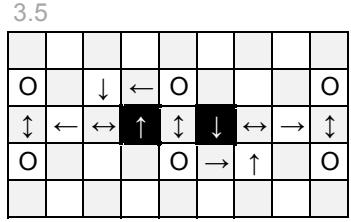

Spinner Spritzer

Q-BA-DRAW v 1.2

1 50-pack
20-pack

	bottom-exit	single-exit	double-exit	TOTAL =	36
cubes used	9	18	9	36	
cubes available					

WARNING: CHOKING HAZARD-
Toy contains marbles. Not for children under 3 yrs.

Spinner Spritzer

PAGE 2

	1	2	3	4	5	6	7	8	9
A					↓				
B	O		↓	←	↑				O
C	↑	←	↔	O	O	↔	→	↓	
D	O				↓	→	↑		O
E					↑				

Layer 9.5

	1	2	3	4	5	6	7	8	9
A					↓				
B	O		↓	←	↑				O
C	↑	←	↔	O	O	↔	→	↓	
D	O				↓	→	↑		O
E					↑				

Layer 10.0

	1	2	3	4	5	6	7	8	9
A					↓				
B	O		↓	←	↑				O
C	↑	←	↔	O	O	↔	→	↓	
D	O				↓	→	↑		O
E					↑				

Layer 10.5

	1	2	3	4	5	6	7	8	9
A					↓				
B	O		↓	←	↑				O
C	↑	←	↔	O	O	↔	→	↓	
D	O				↓	→	↑		O
E					↑				