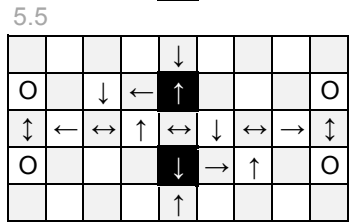

Spinner Spritzer

Q-BA-DRAW v 1.2

1 50-pack
20-pack

	bottom-exit	single-exit	double-exit	TOTAL =	36
cubes used	9	18	9	36	
cubes available					

WARNING: CHOKING HAZARD-
Toy contains marbles. Not for children under 3 yrs.

Spinner Spritzer

PAGE 2

	1	2	3	4	5	6	7	8	9
A					↓				
B	O		↓	←	↑				O
C	↑	←	↔	O	O	↔	→	↓	
D	O				↓	→	↑		O
E					↑				

Layer 9.5

	1	2	3	4	5	6	7	8	9
A					↓				
B	O		↓	←	↑				O
C	↑	←	↔	O	O	↔	→	↓	
D	O				↓	→	↑		O
E					↑				

Layer 10.0

	1	2	3	4	5	6	7	8	9
A					↓				
B	O		↓	←	↑				O
C	↑	←	↔	O	O	↔	→	↓	
D	O				↓	→	↑		O
E					↑				

Layer 10.5

	1	2	3	4	5	6	7	8	9
A					↓				
B	O		↓	←	↑				O
C	↑	←	↔	O	O	↔	→	↓	
D	O				↓	→	↑		O
E					↑				