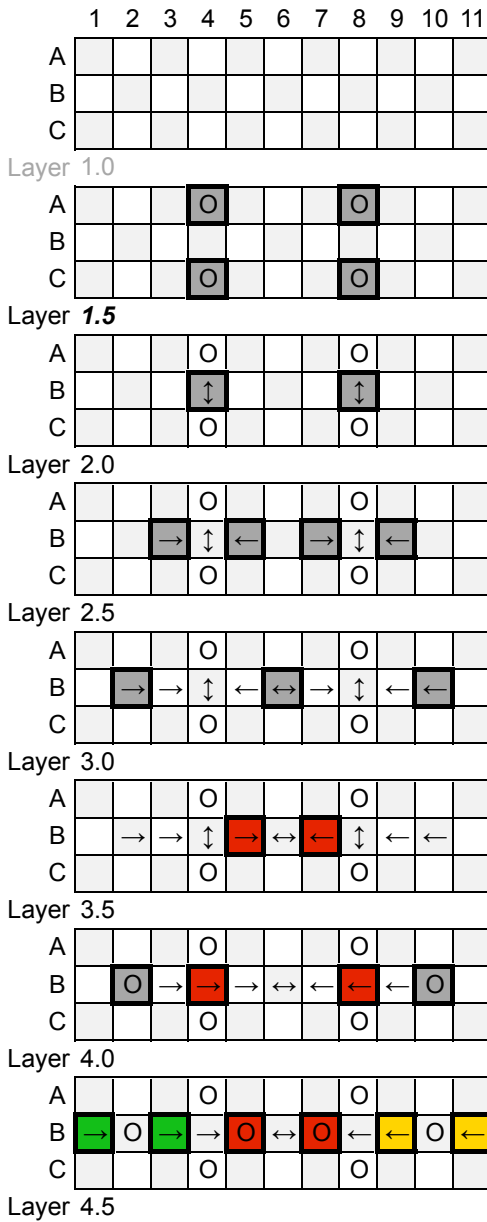

Tower 11

Q-BA-DRAW v 1.2

2 50-packs
20-pack

	bottom-exit	single-exit	double-exit	TOTAL	=	72
cubes used	17	36	18	71		
cubes available	1			1		

WARNING: CHOKING HAZARD-
Toy contains marbles. Not for children under 3 yrs.

Tower 11

PAGE 2

WARNING: CHOKING HAZARD-
Toy contains marbles. Not for children under 3 yrs.