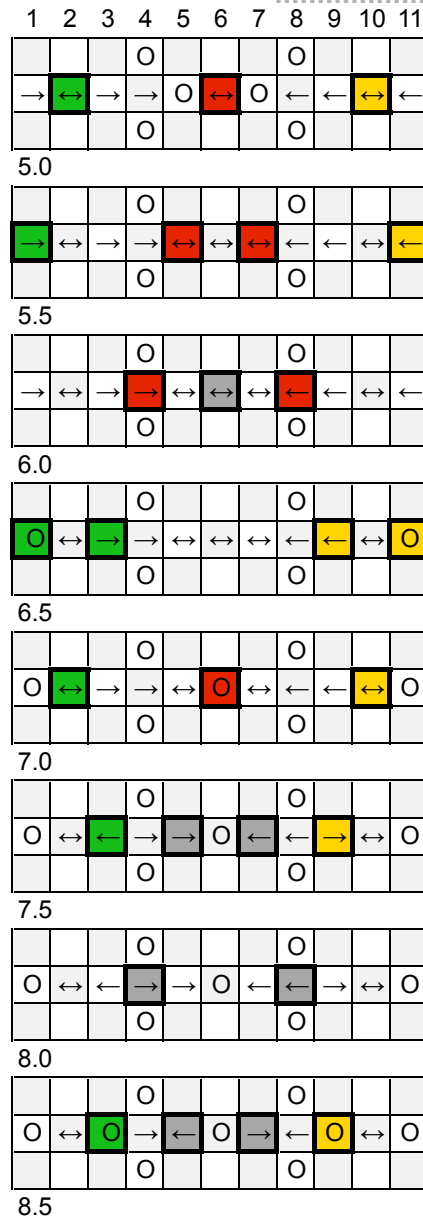

Tower 11

Q-BA-DRAW v 1.2

2 50-packs
20-pack

	bottom-exit	single-exit	double-exit	TOTAL	=	72
cubes used	17	36	18	71		
cubes available	1			1		

WARNING: CHOKING HAZARD-
Toy contains marbles. Not for children under 3 yrs.

Tower 11

PAGE 2

WARNING: CHOKING HAZARD-
Toy contains marbles. Not for children under 3 yrs.