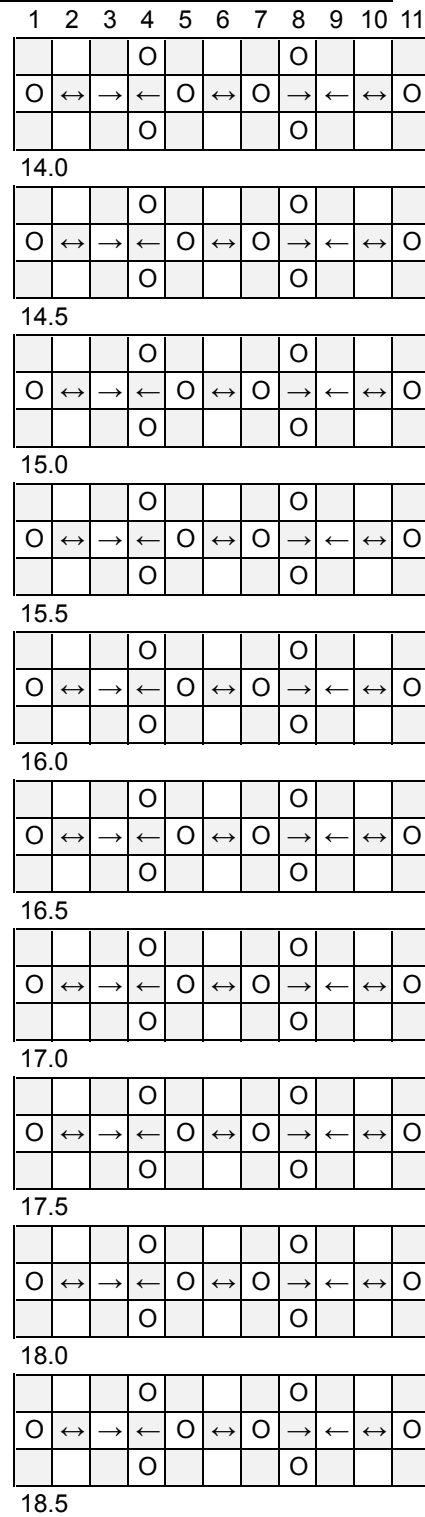

Tower 11

Q-BA-DRAW v 1.2

2 50-packs
20-pack

	bottom-exit	single-exit	double-exit	TOTAL	=	72
cubes used	17	36	18	71		
cubes available	1			1		

WARNING: CHOKING HAZARD-
Toy contains marbles. Not for children under 3 yrs.

Tower 11

PAGE 2

WARNING: CHOKING HAZARD-
Toy contains marbles. Not for children under 3 yrs.