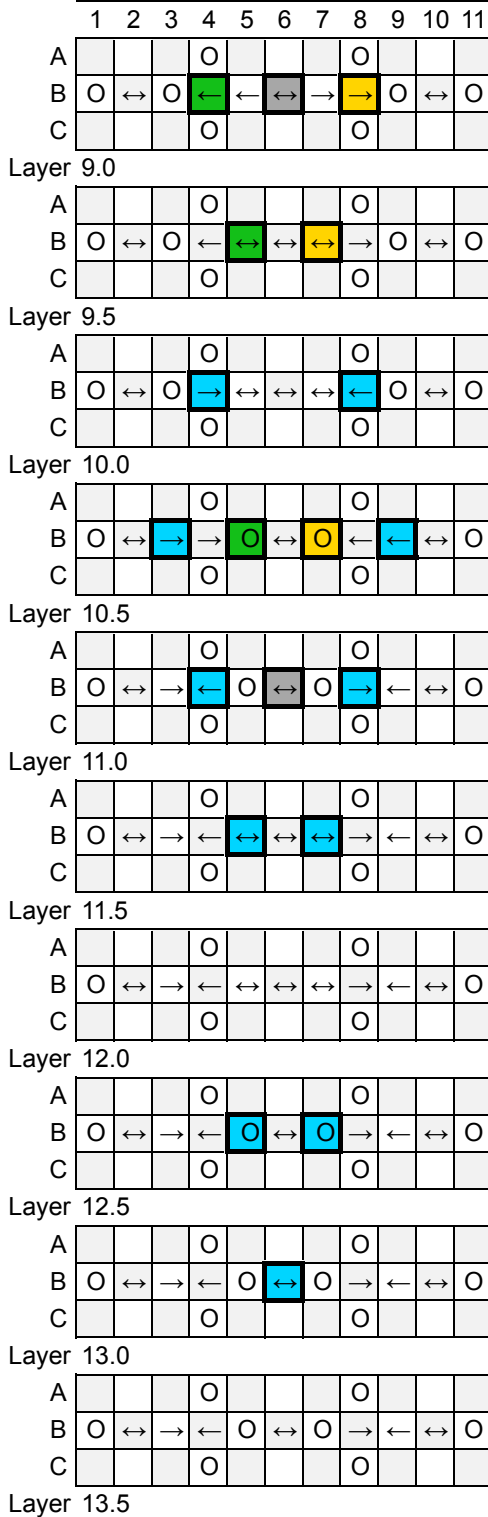

Tower 11

Q-BA-DRAW v 1.2

2 50-packs
20-pack

	bottom-exit	single-exit	double-exit	TOTAL	=	72
cubes used	17	36	18	71		
cubes available	1			1		

WARNING: CHOKING HAZARD-
Toy contains marbles. Not for children under 3 yrs.

Tower 11

PAGE 2

WARNING: CHOKING HAZARD-
Toy contains marbles. Not for children under 3 yrs.